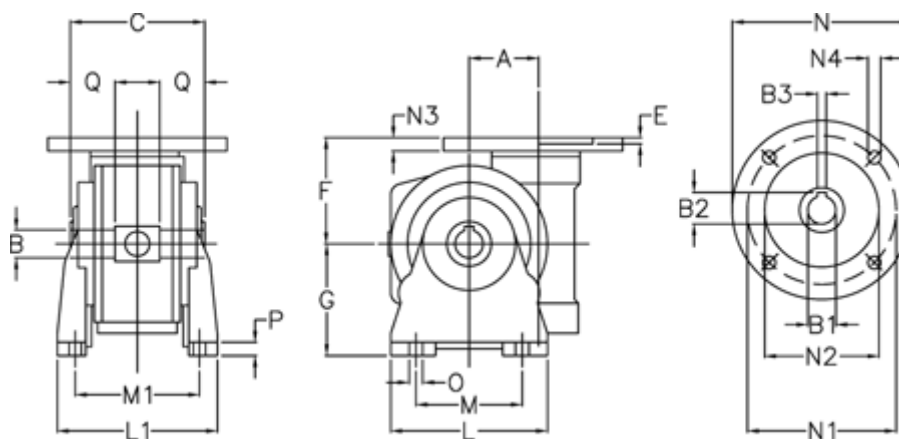

Data Sheet

Article number: 3902044010323
Description: Worm gear
VF 44-V-10-63B14

Measures

A = 44.6	G = 72	N3 = 8
B = 18 H7	L = 90	N4 = 5.5
B1 E7 = 11	L1 = 98	O = 8.5
B2 = 12.8	M = 52	P = 10
B3 H9 = 4	M1 = 81	Q = 24.5
C = 64	N = 90	
E = 2	N1 = 75	
F = 65	N2 = 60	